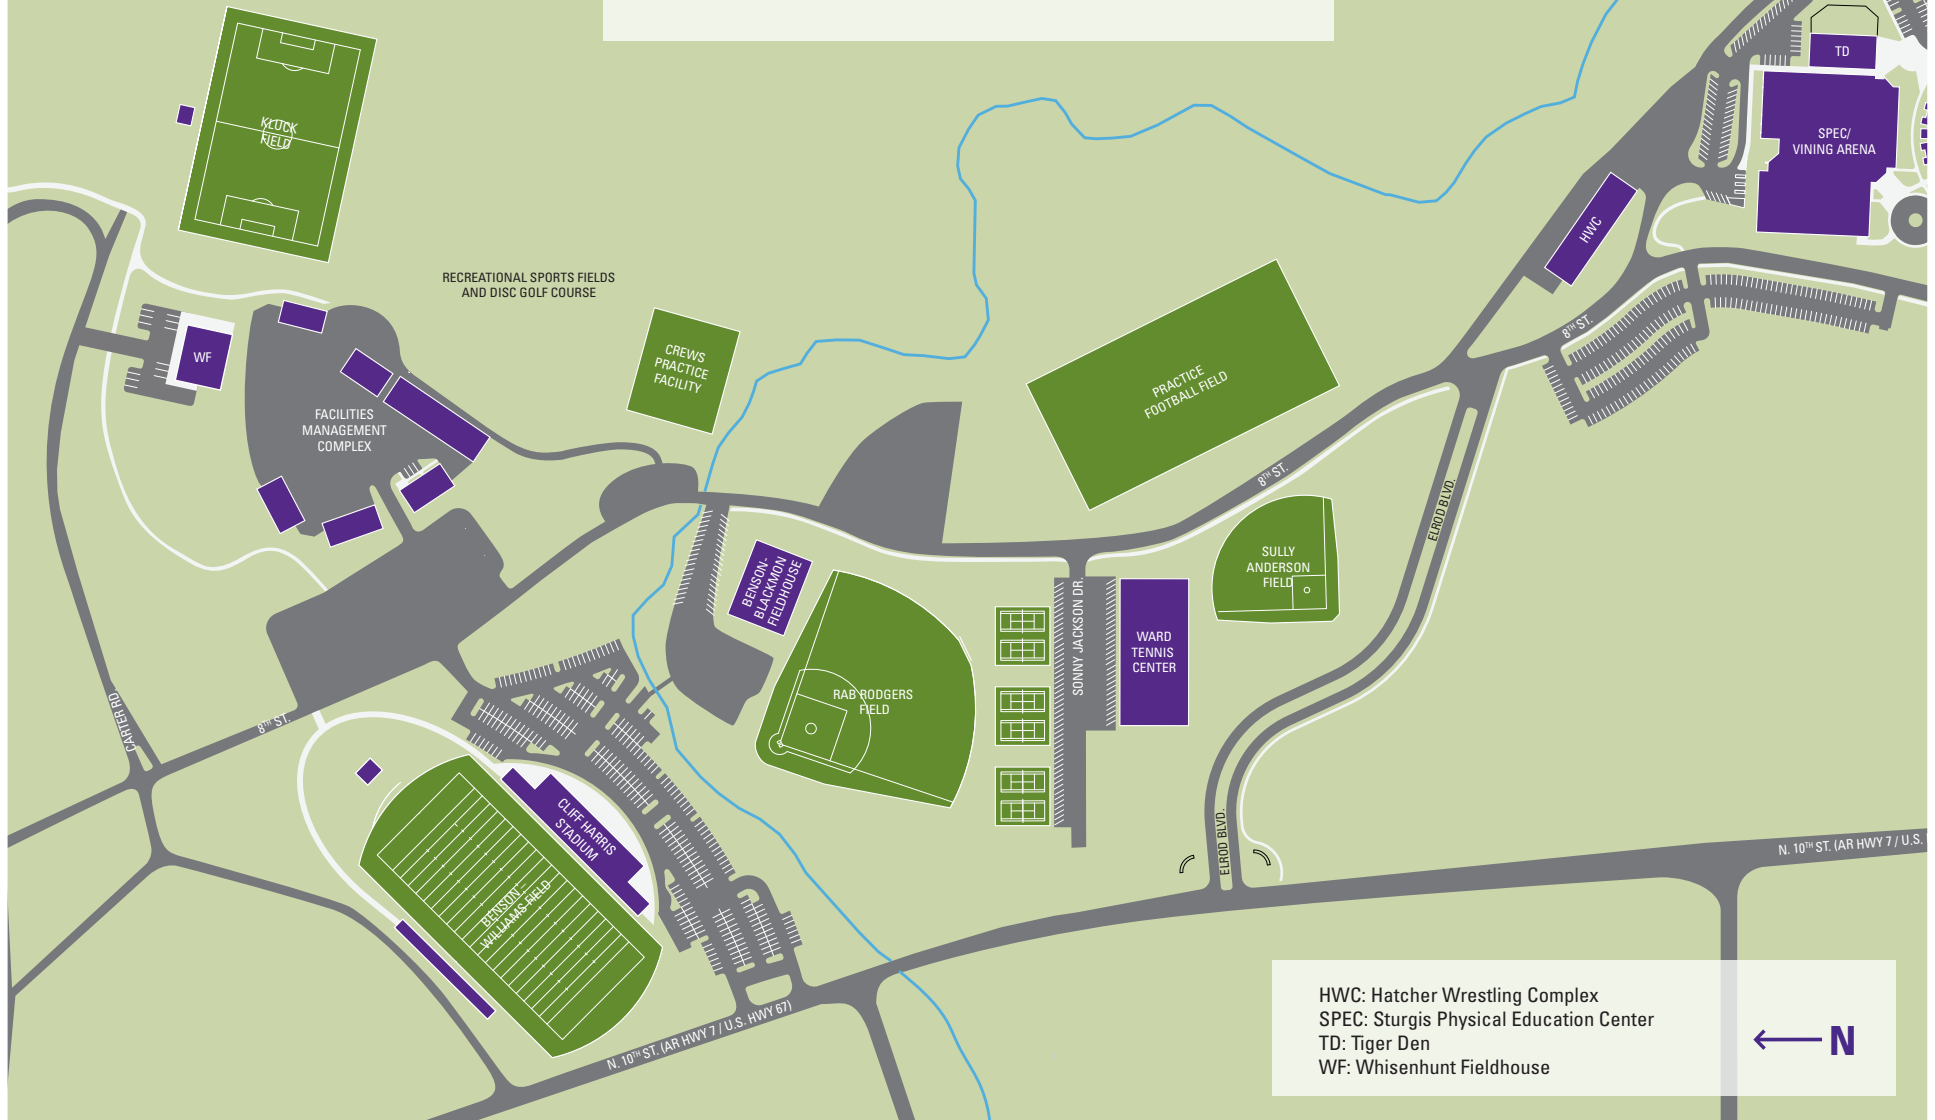

OUACHITA RIVER

OUACHITA BAPTIST UNIVERSITY

CAMPUS MAP: ATHLETIC FACILITIES

HWC: Hatcher Wrestling Complex
SPEC: Sturgis Physical Education Center
TD: Tiger Den
WF: Whisenhunt Fieldhouse