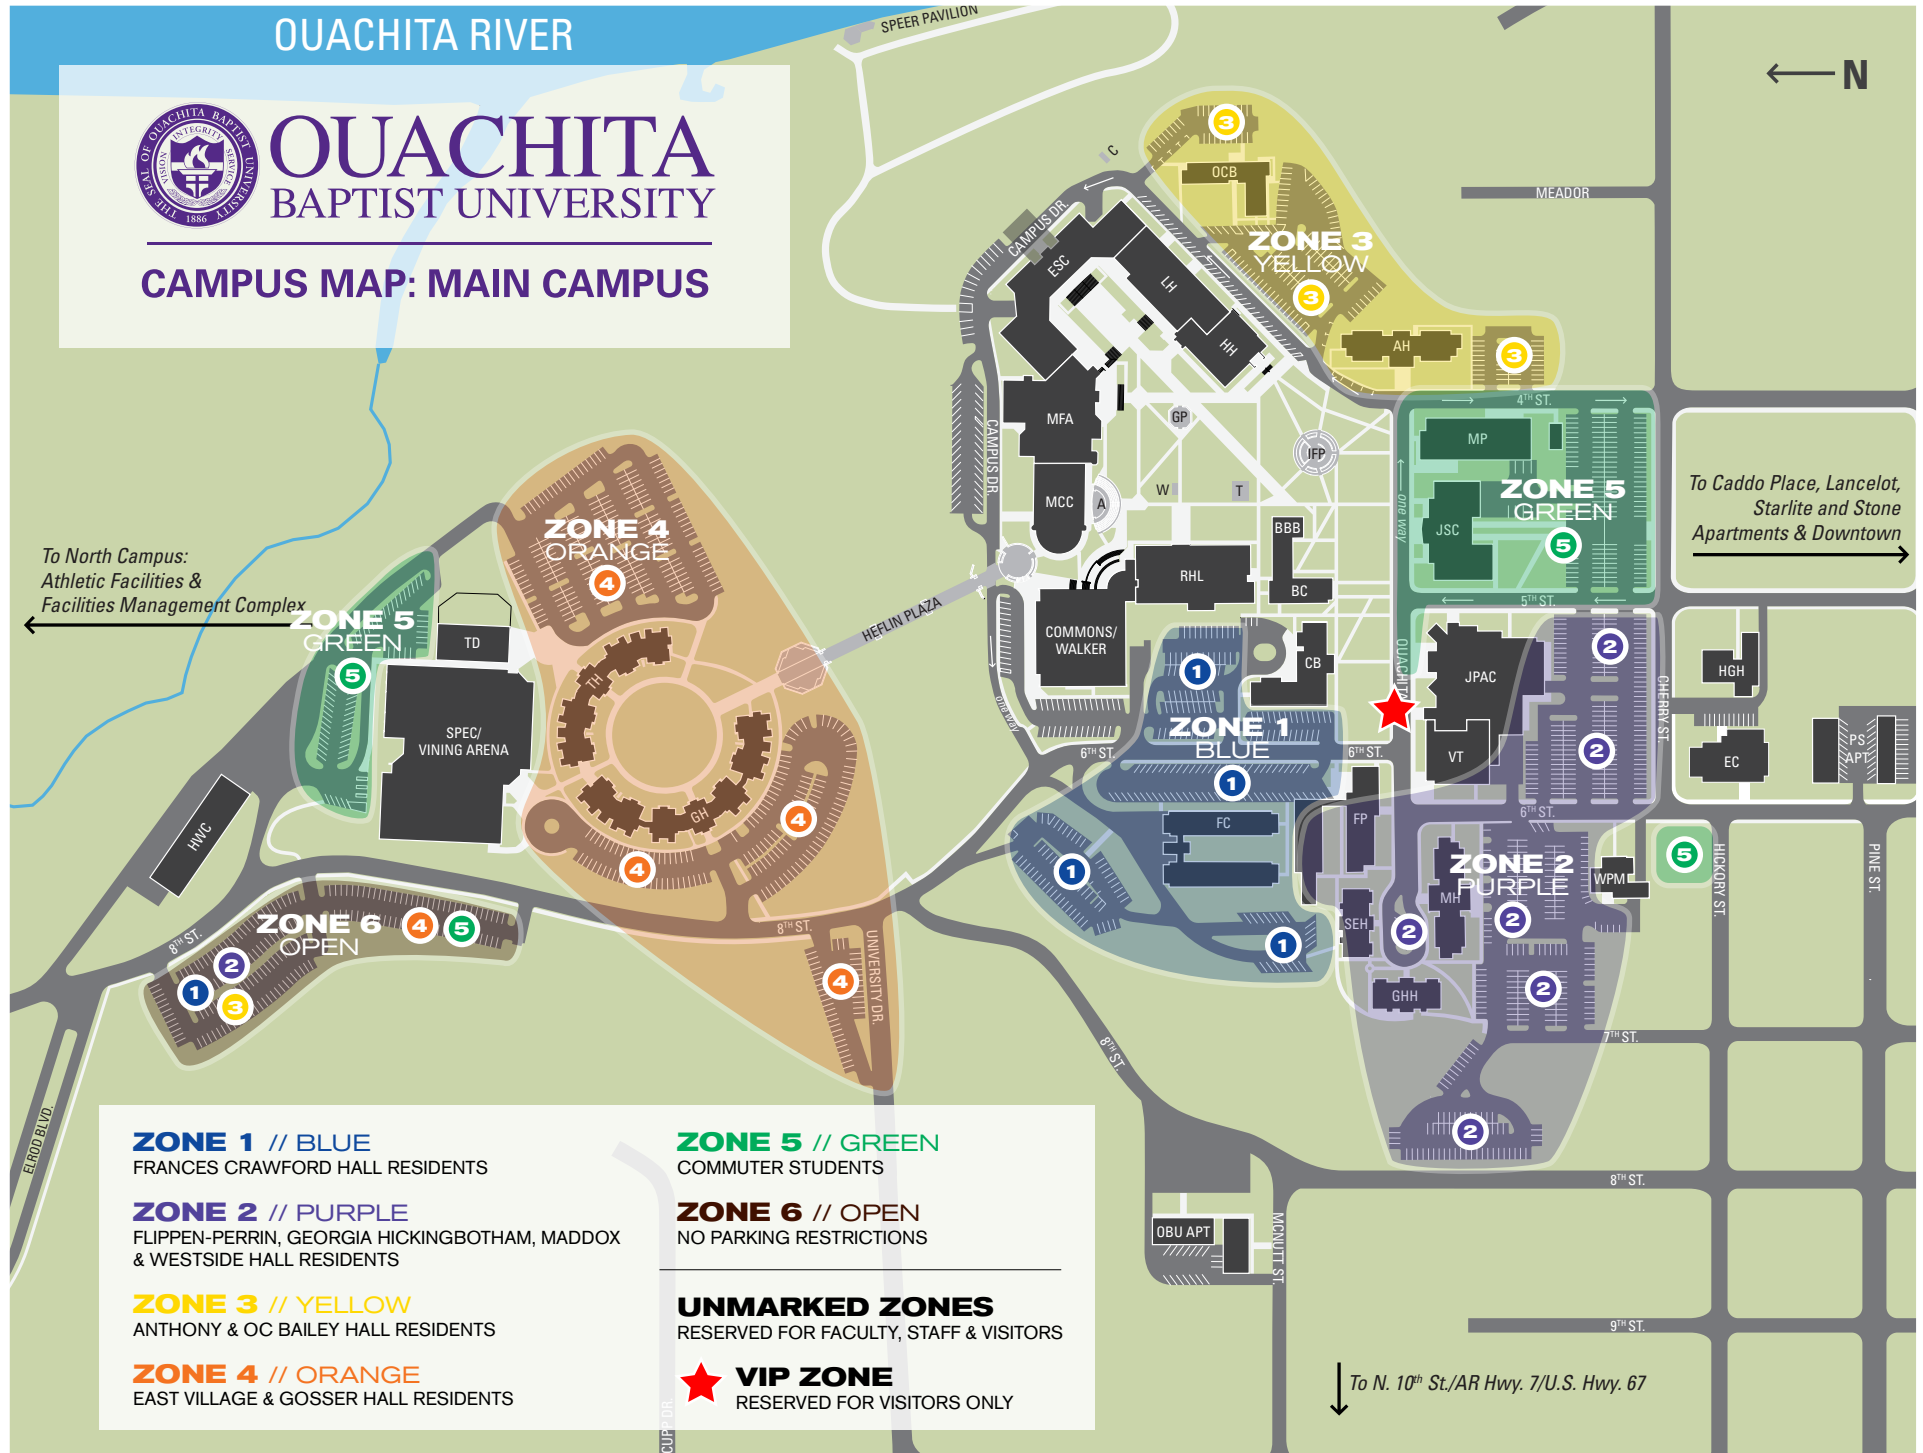

OUACHITA RIVER

OUACHITA BAPTIST UNIVERSITY

CAMPUS MAP: MAIN CAMPUS

To North Campus:
Athletic Facilities &
Facilities Management Complex

To Caddo Place, Lancelot,
Starlite and Stone
Apartments & Downtown

To N. 10th St./AR Hwy. 7/U.S. Hwy. 67

ZONE 1 // BLUE
FRANCES CRAWFORD HALL RESIDENTS

ZONE 2 // PURPLE
FLIPPEN-PERRIN, GEORGIA HICKINGBOTHAM, MADDOX
& WESTSIDE HALL RESIDENTS

ZONE 3 // YELLOW
ANTHONY & OC BAILEY HALL RESIDENTS

ZONE 4 // ORANGE
EAST VILLAGE & GOSSER HALL RESIDENTS

ZONE 5 // GREEN
COMMUTER STUDENTS

ZONE 6 // OPEN
NO PARKING RESTRICTIONS

UNMARKED ZONES
RESERVED FOR FACULTY, STAFF & VISITORS

VIP ZONE
RESERVED FOR VISITORS ONLY