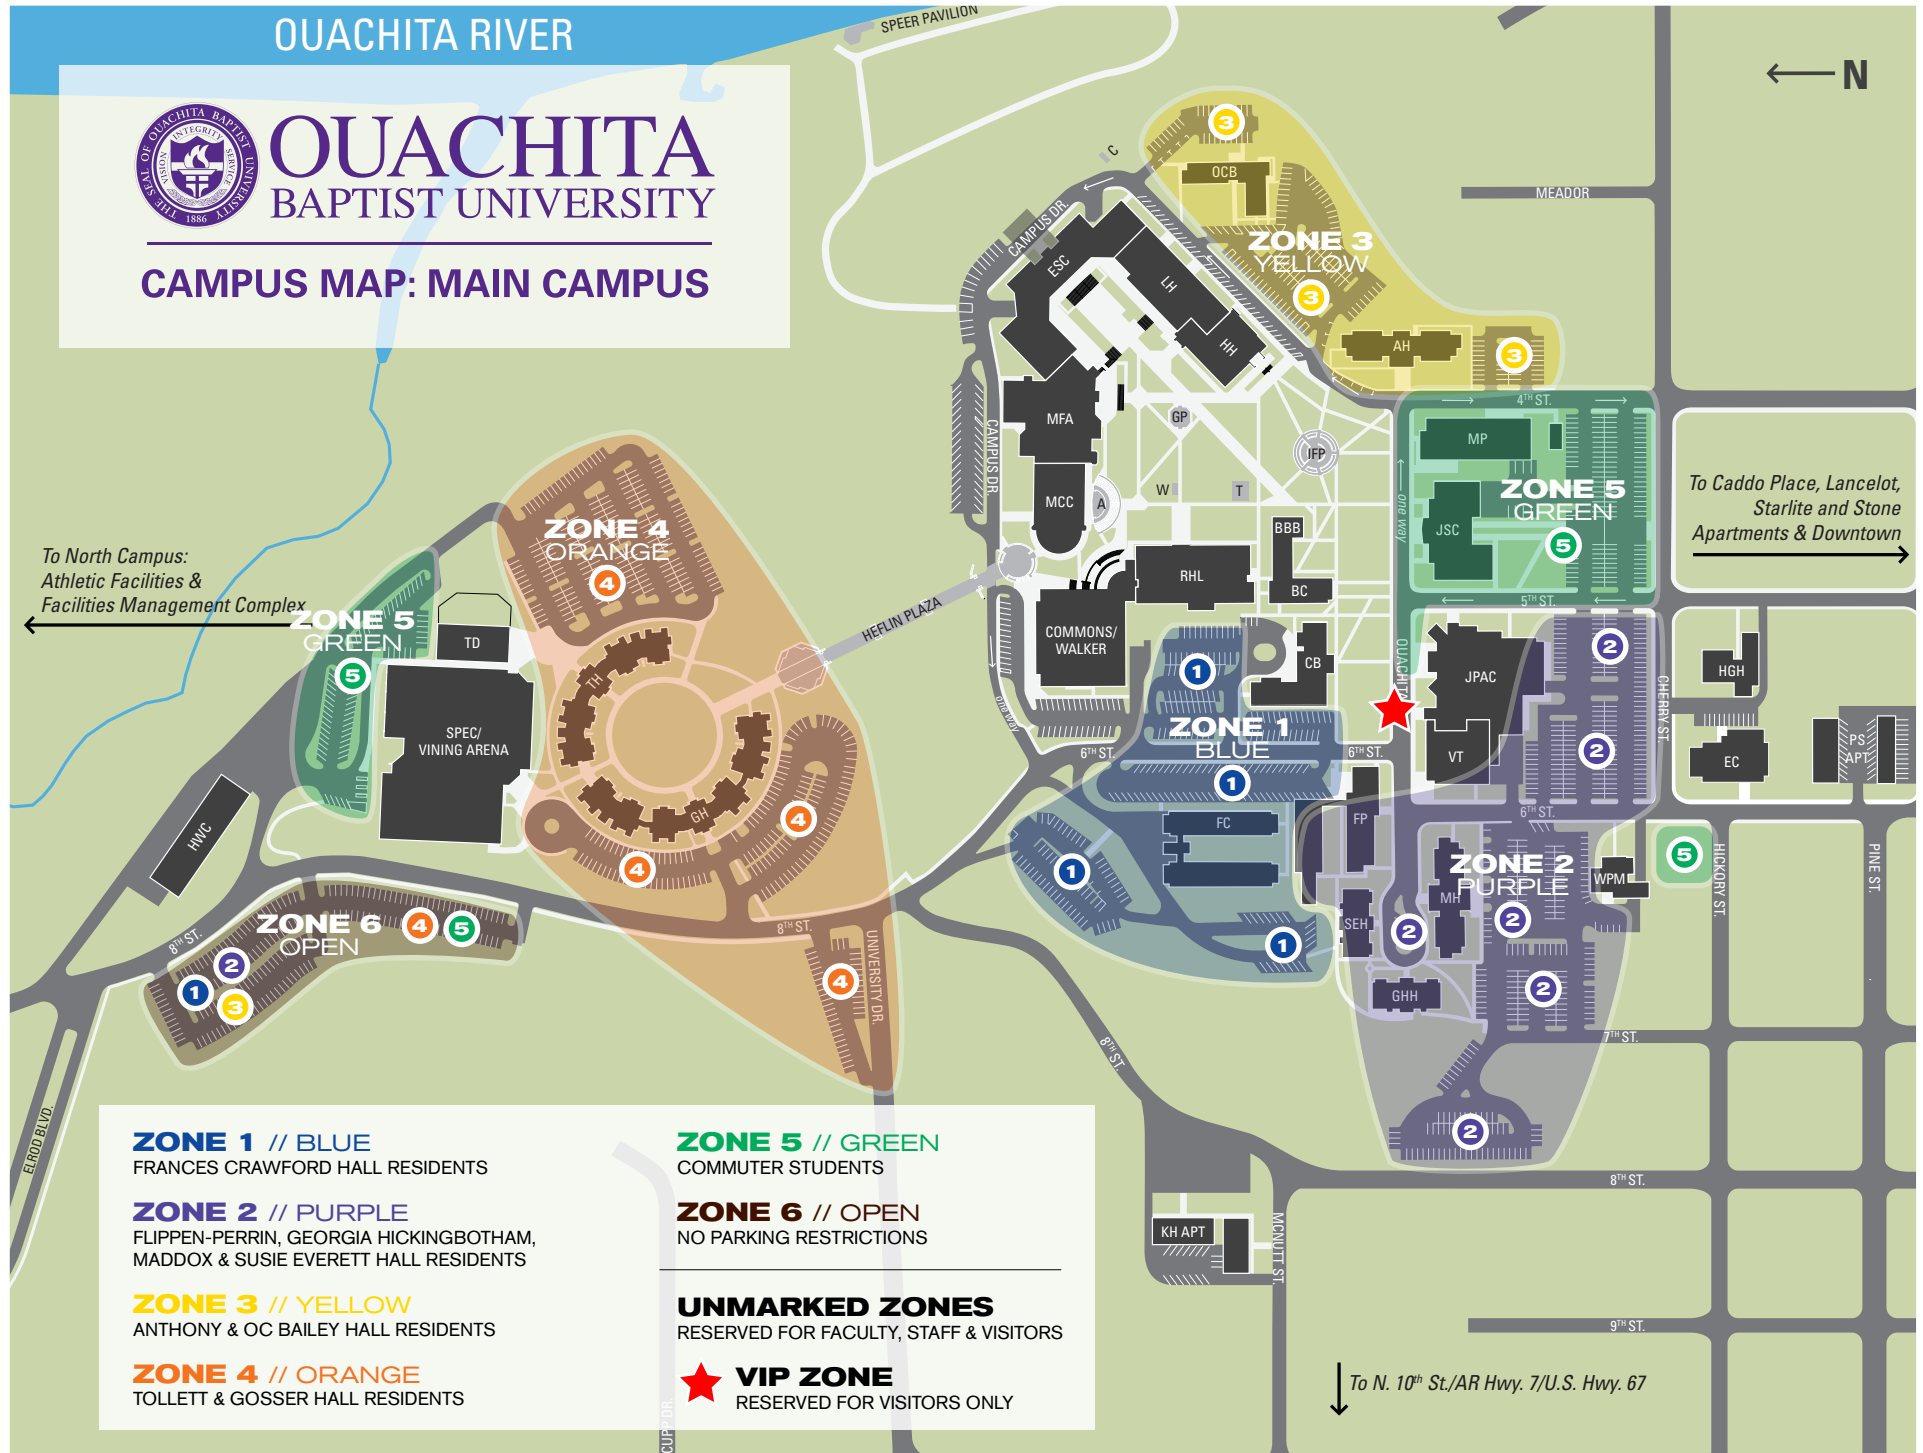

OUACHITA RIVER

OUACHITA BAPTIST UNIVERSITY

CAMPUS MAP: MAIN CAMPUS

To North Campus:
Athletic Facilities &
Facilities Management Complex

To Caddo Place, Lancelot,
Starlite and Stone
Apartments & Downtown

To N. 10th St./AR Hwy. 7/U.S. Hwy. 67

ZONE 1 // BLUE
FRANCES CRAWFORD HALL RESIDENTS

ZONE 2 // PURPLE
FLIPPEN-PERRIN, GEORGIA HICKINGBOTHAM,
MADDOX & SUSIE EVERETT HALL RESIDENTS

ZONE 3 // YELLOW
ANTHONY & OC BAILEY HALL RESIDENTS

ZONE 4 // ORANGE
TOLLETT & GOSSER HALL RESIDENTS

ZONE 5 // GREEN
COMMUTER STUDENTS

ZONE 6 // OPEN
NO PARKING RESTRICTIONS

UNMARKED ZONES
RESERVED FOR FACULTY, STAFF & VISITORS

 **VIP ZONE**
RESERVED FOR VISITORS ONLY